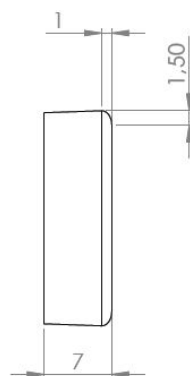

SISO A/S

Mileparken 11
DK-2740 Skovlunde
Denmark
VAT: 24786013

Phone +45 45 830 900

www.siso.dk
siso@siso.dk

Danske Bank
Nytorv Branch
Copenhagen
SWIFT: DABADKKK

Account no.
4180 3112 112936
IBAN Account
DK7230003112112936