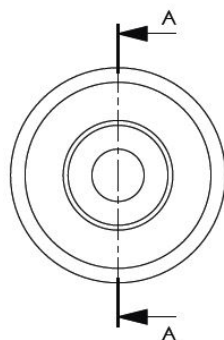

SISO A/S

Mileparken 11
DK-2740 Skovlunde
Denmark
VAT: 24786013

Phone +45 45 830 900

www.siso.dk
siso@siso.dk

Danske Bank
Nytorv Branch
Copenhagen
SWIFT: DABADKKK

Account no.
4180 3112 112936
IBAN Account
DK7230003112112936