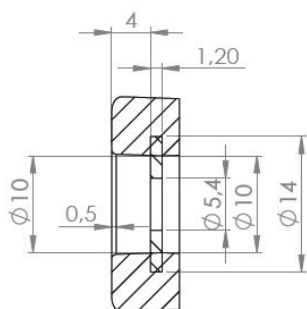

PRODUCT SHEET

Description:

Screw-On Glide "Teflon", Grey PTFT, $\varnothing 22 \times 7$ mm, Screw Hole $\varnothing 5$ mm, Incl. CSK Screw $\varnothing 4 \times 20$ mm

Item number:

10.25.501-0

Units	Box	Carton	HS Code	Barcode
Pcs.	500	6000	3903300000	
				5704866506144