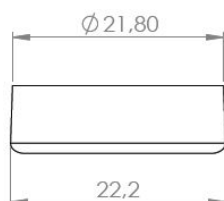

SISO A/S

Mileparken 11
DK-2740 Skovlunde
Denmark
VAT: 24786013

Phone +45 45 830 900

www.siso.dk
siso@siso.dk

Danske Bank
Nytorv Branch
Copenhagen
SWIFT: DABADKKK

Account no.
4180 3112 112936
IBAN Account
DK7230003112112936